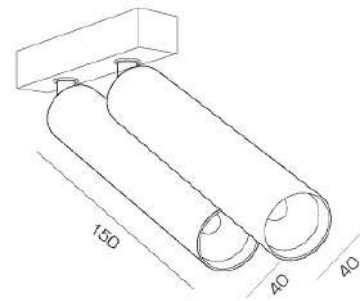

Play OUT 17.450

Play OUT 17.600

Solter Duo

1740Lm | 12w

1740Lm | 12w

Solter

Solter 90
870Lm | 6w

Solter 160
870Lm | 6w