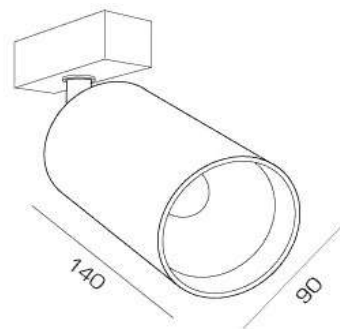

Solter 140
2175Lm | 15w