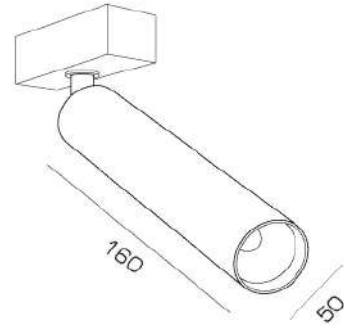

Play OUT 17.450

Play OUT 17.600

Solter Duo

1740Lm | 12w

1740Lm | 12w

Solter

Solter 90
870Lm | 6w

Solter 160
870Lm | 6w