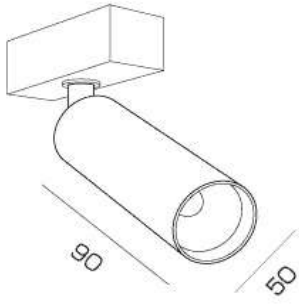

Play OUT 17.450

Play OUT 17.600

Solter Duo

1740Lm | 12w

1740Lm | 12w

Solter

Solter 90
870Lm | 6w

Solter 160
870Lm | 6w