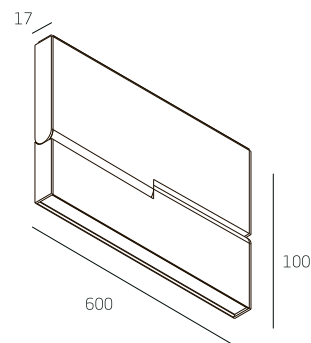

Play OUT 17.450

Play OUT 17.600

Solter Duo

1740Lm | 12w

1740Lm | 12w

Solter

Solter 90
870Lm | 6w

Solter 160
870Lm | 6w