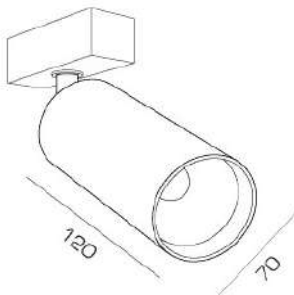

Solter 120
2175Lm | 15w