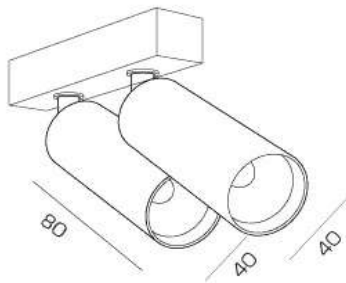

Play OUT 17.450

Play OUT 17.600

Solter Duo

1740Lm | 12w

1740Lm | 12w

Solter

Solter 90
870Lm | 6w

Solter 160
870Lm | 6w